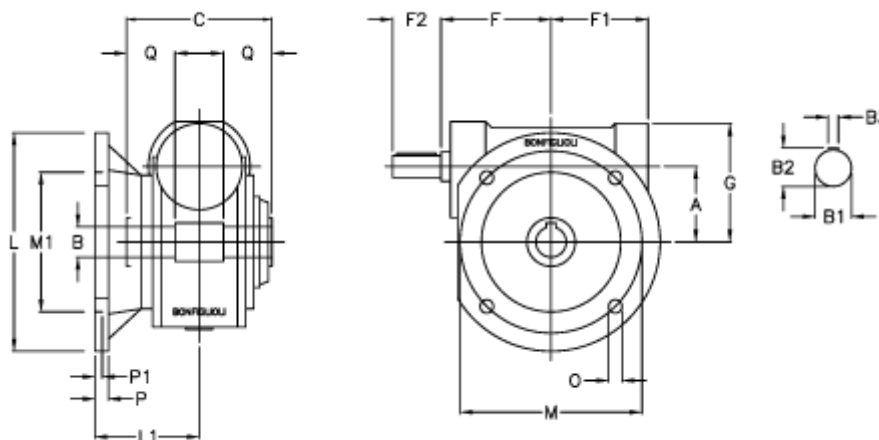

Article number: 3901150046500

Description: Worm gear with solid input shaft
VF 150FC-46-HS

Measures

a	= 150.0	F1 = 179	P = 22
B	= 50	F2 = 65	P1 = 13
B1	= 35	g = 218	Q = 55.0
B2	= 38	L = 350	
B3	= 10	L1 = 145.5	
C	= 175	m = 290	
Description	= VF 150FC-xx-HS	M1 = 200	
F	= 185.0	O = 18	